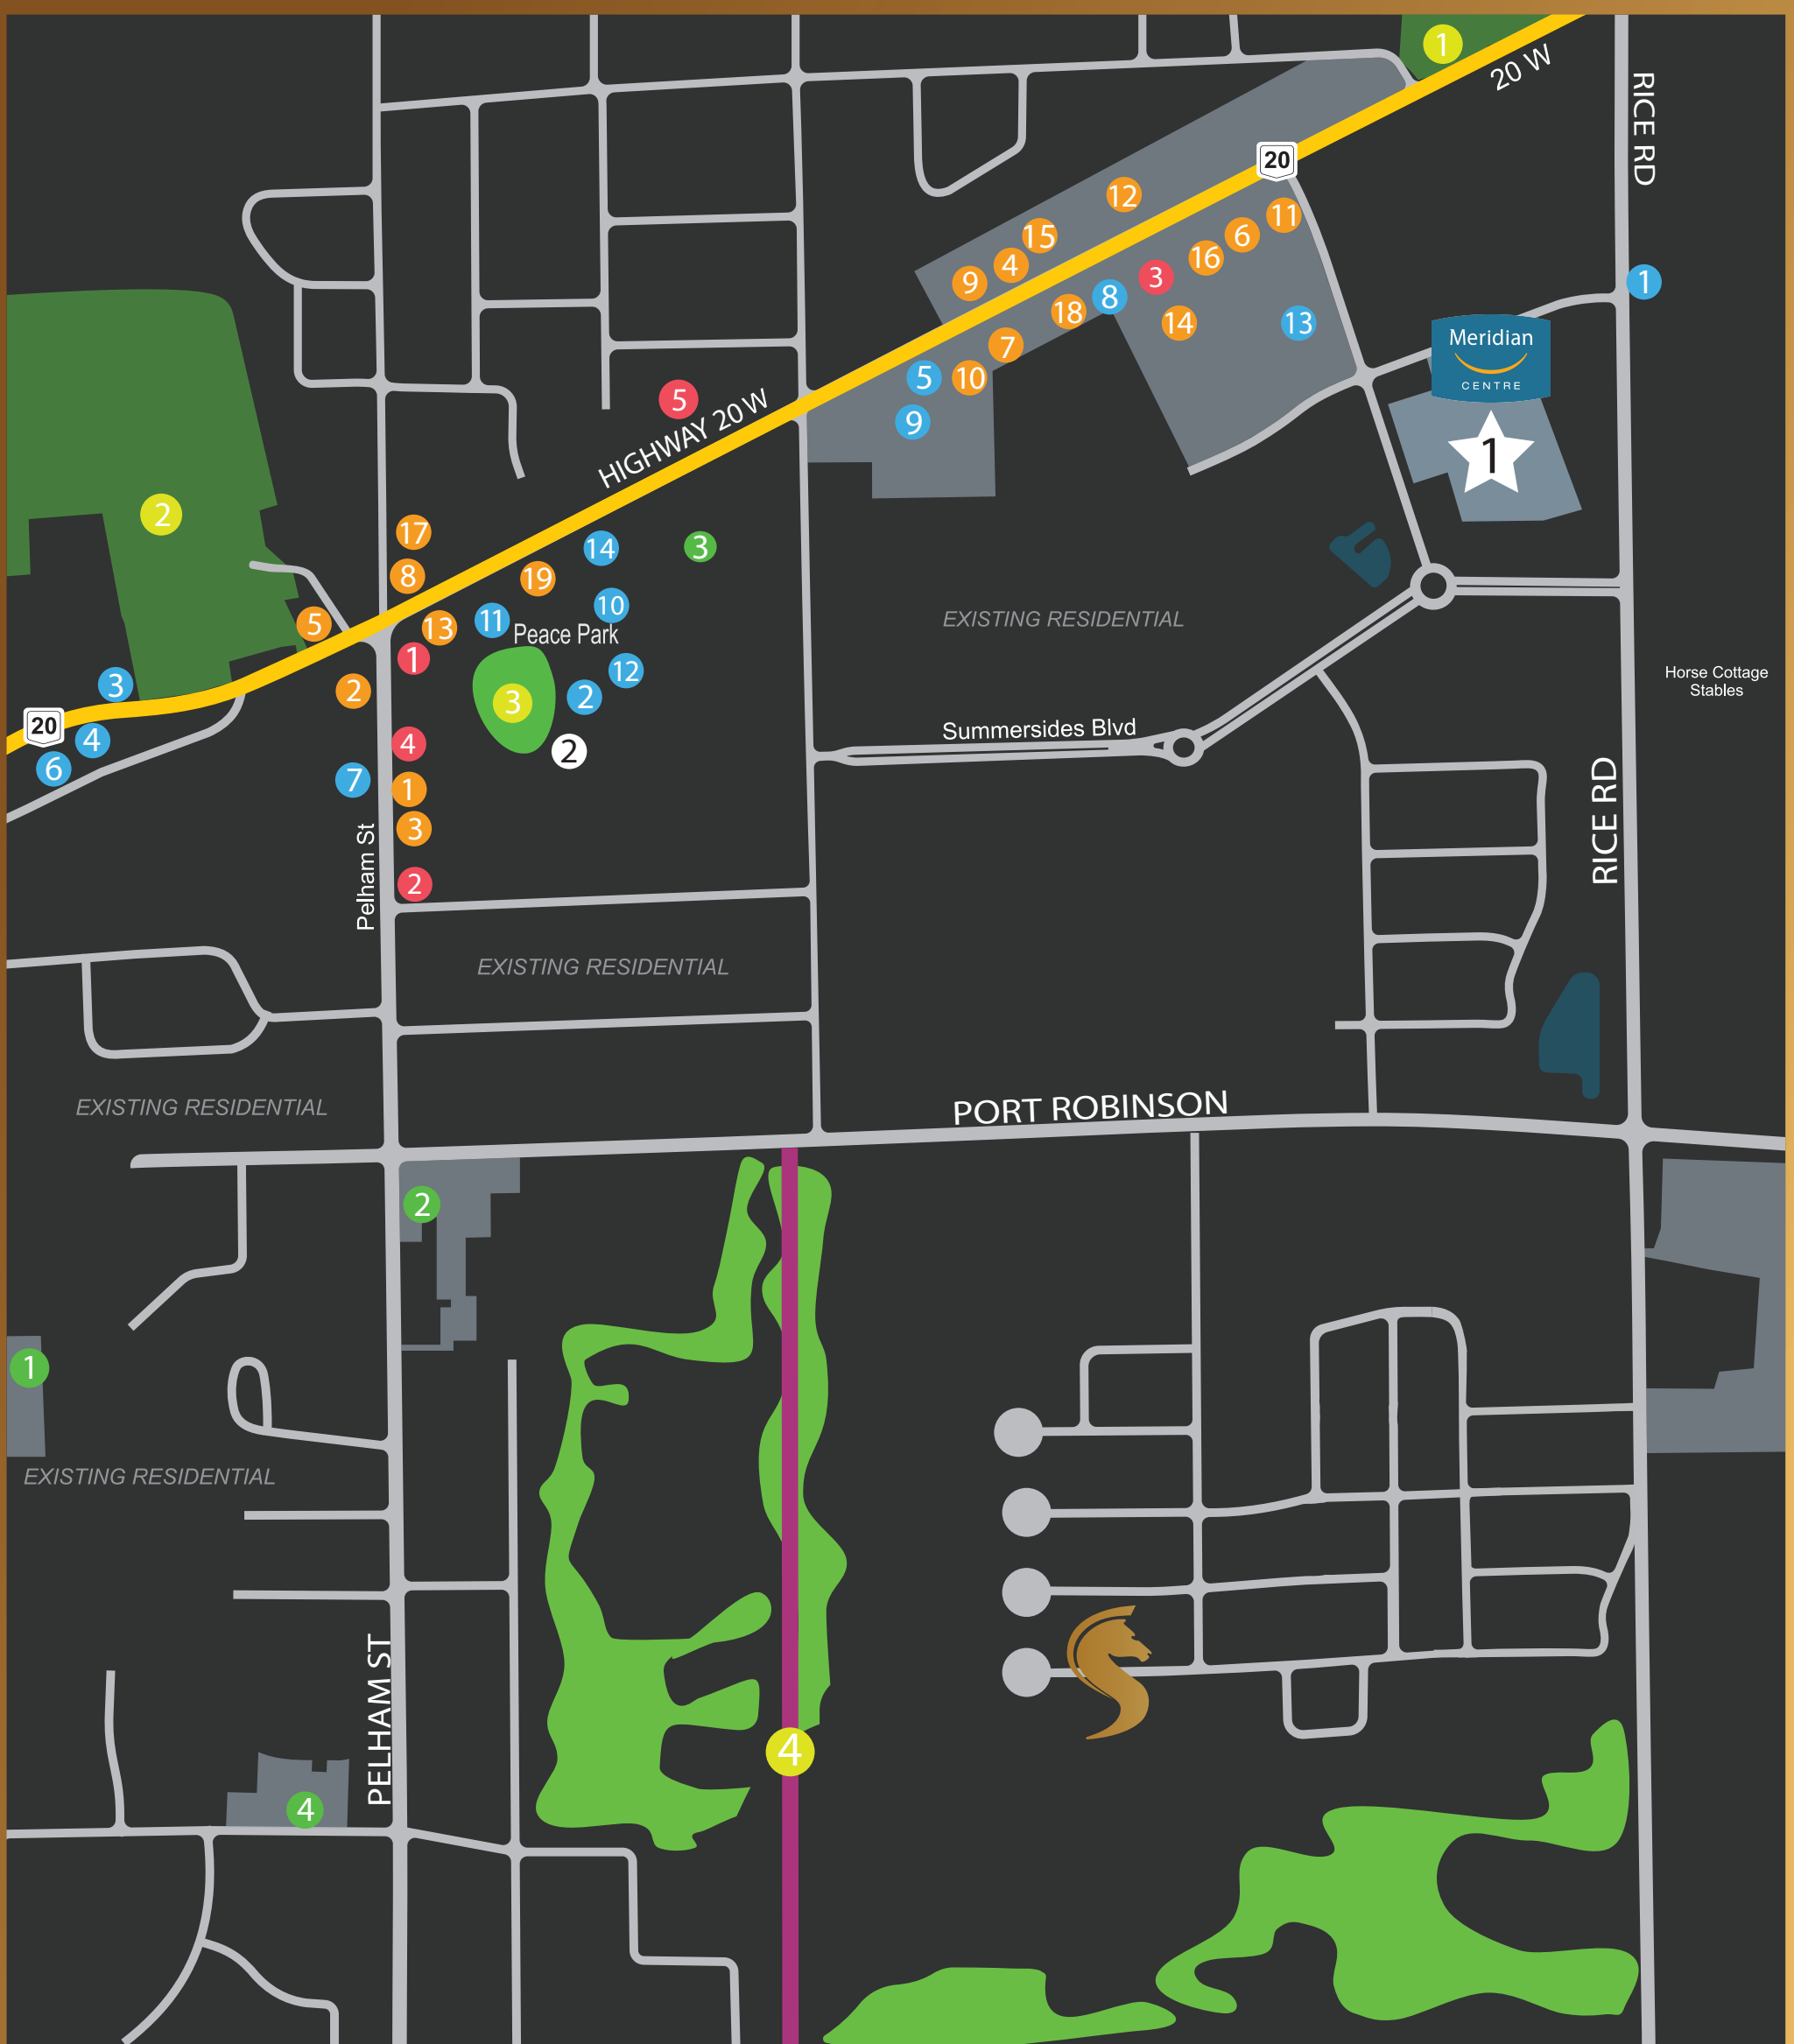

**STALLION**  
HOMES

**SAFFRON ESTATES**

**WELCOME TO YOUR NEIGHBOURHOOD**

**RESTAURANTS & TAKEOUT**

- 1. Gelato Village
- 2. Fonthill Butcher & Banker
- 3. Volcanos Pizzeria
- 4. Iggy's Pub & Grub
- 5. Indulgence Bakery
- 6. Lin's Restaurant
- 7. McDonald's
- 8. Travel Cafe
- 9. Peter Piper's PubHouse

- 10. Pho Real
- 11. Pie Guys Pizzeria
- 12. Pita Pit
- 13. Root & Bone
- 14. Seeds
- 15. Subway
- 16. Sunset Grill
- 17. The Pelham Street Grille
- 18. Tim Horton's
- 19. Young's Thai Cuisine

**EDUCATION**

**SHOPPING**

- 1. Apple Works
- 2. Beer Store
- 3. The Wine Garden of Pelham
- 4. Sobeys
- 5. LCBO
- 6. Boggio Fonthill Pharmacy & Log Cabin Gift Shoppe
- 7. Churchill Natural Meats
- 8. Dollarama
- 9. Food Basics
- 10. Giant Tiger
- 11. Pelham Farmer's Market

- 12. Pet Valu
- 13. Ruffin's Pet Centre
- 14. Shoppers Drug Mart

**FINANCIAL INSTITUTIONS**

- 1. CIBC
- 2. Meridian Credit Union
- 3. Pen Financial
- 4. TD Canada Trust
- 5. RBC

**COMMUNITY**

- 1. Meridian Center
- 2. Pelham Public Library