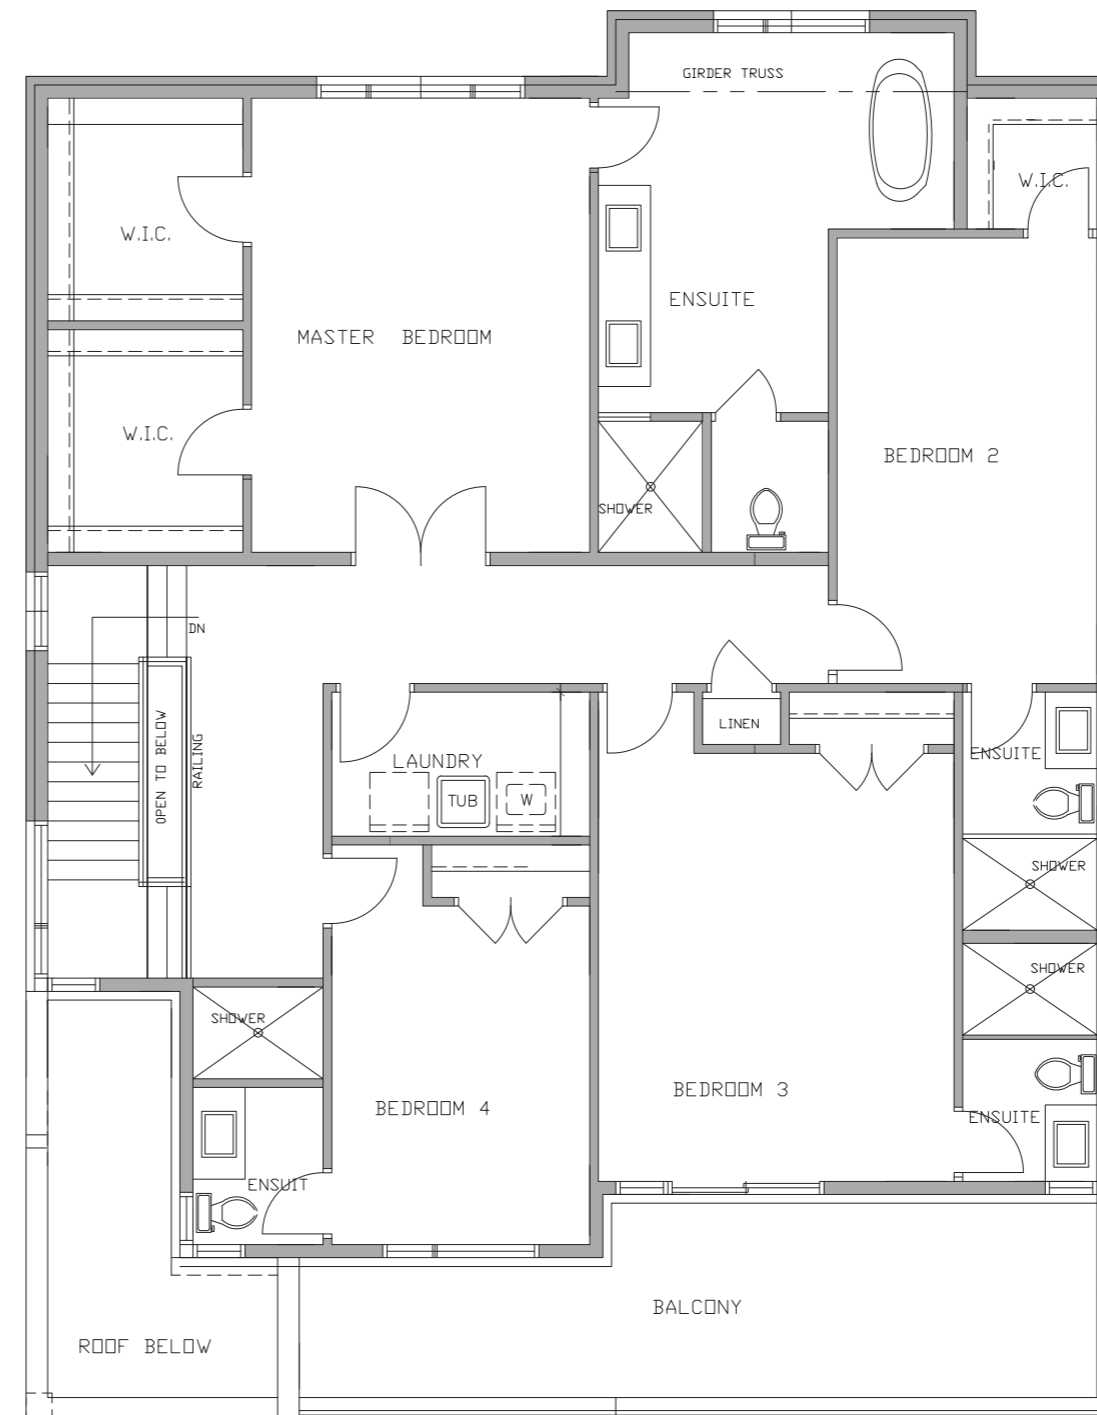

The Felix

3407 SQ.FT

STALLION
HOMES

Interior layout changes can be done at no extra charges

All house renderings and interior drawings are artist's conceptions. Material specifications and floor plans are subject to change without notice. All floor plans are approximate dimensions. Note: Actual usable floor space may vary from the stated floor area. Steps may vary at any exterior entrance ways due to grading. E&O.E.